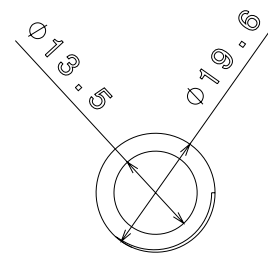

PRODUCT CODE: BSP1
BRASS SLOTTED PLUG

DESCRIPTION

20mm Brass Slotted Plug

FINISH

Self Colour

MATERIAL

Brass

PACKAGING

Packed in qty 100

ADDITIONAL NOTES

Conforms to BS EN61386-1

Isometric view

Top view

Side view

Bottom view