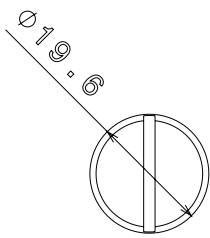

PRODUCT CODE: BSP1
BRASS SLOTTED PLUG

DESCRIPTION

20mm Brass Slotted Plug

FINISH

Self Colour

MATERIAL

Brass

PACKAGING

Packed in qty 100

ADDITIONAL NOTES

Conforms to BS EN61386-1

Isometric view

Top view

Side view

Bottom view